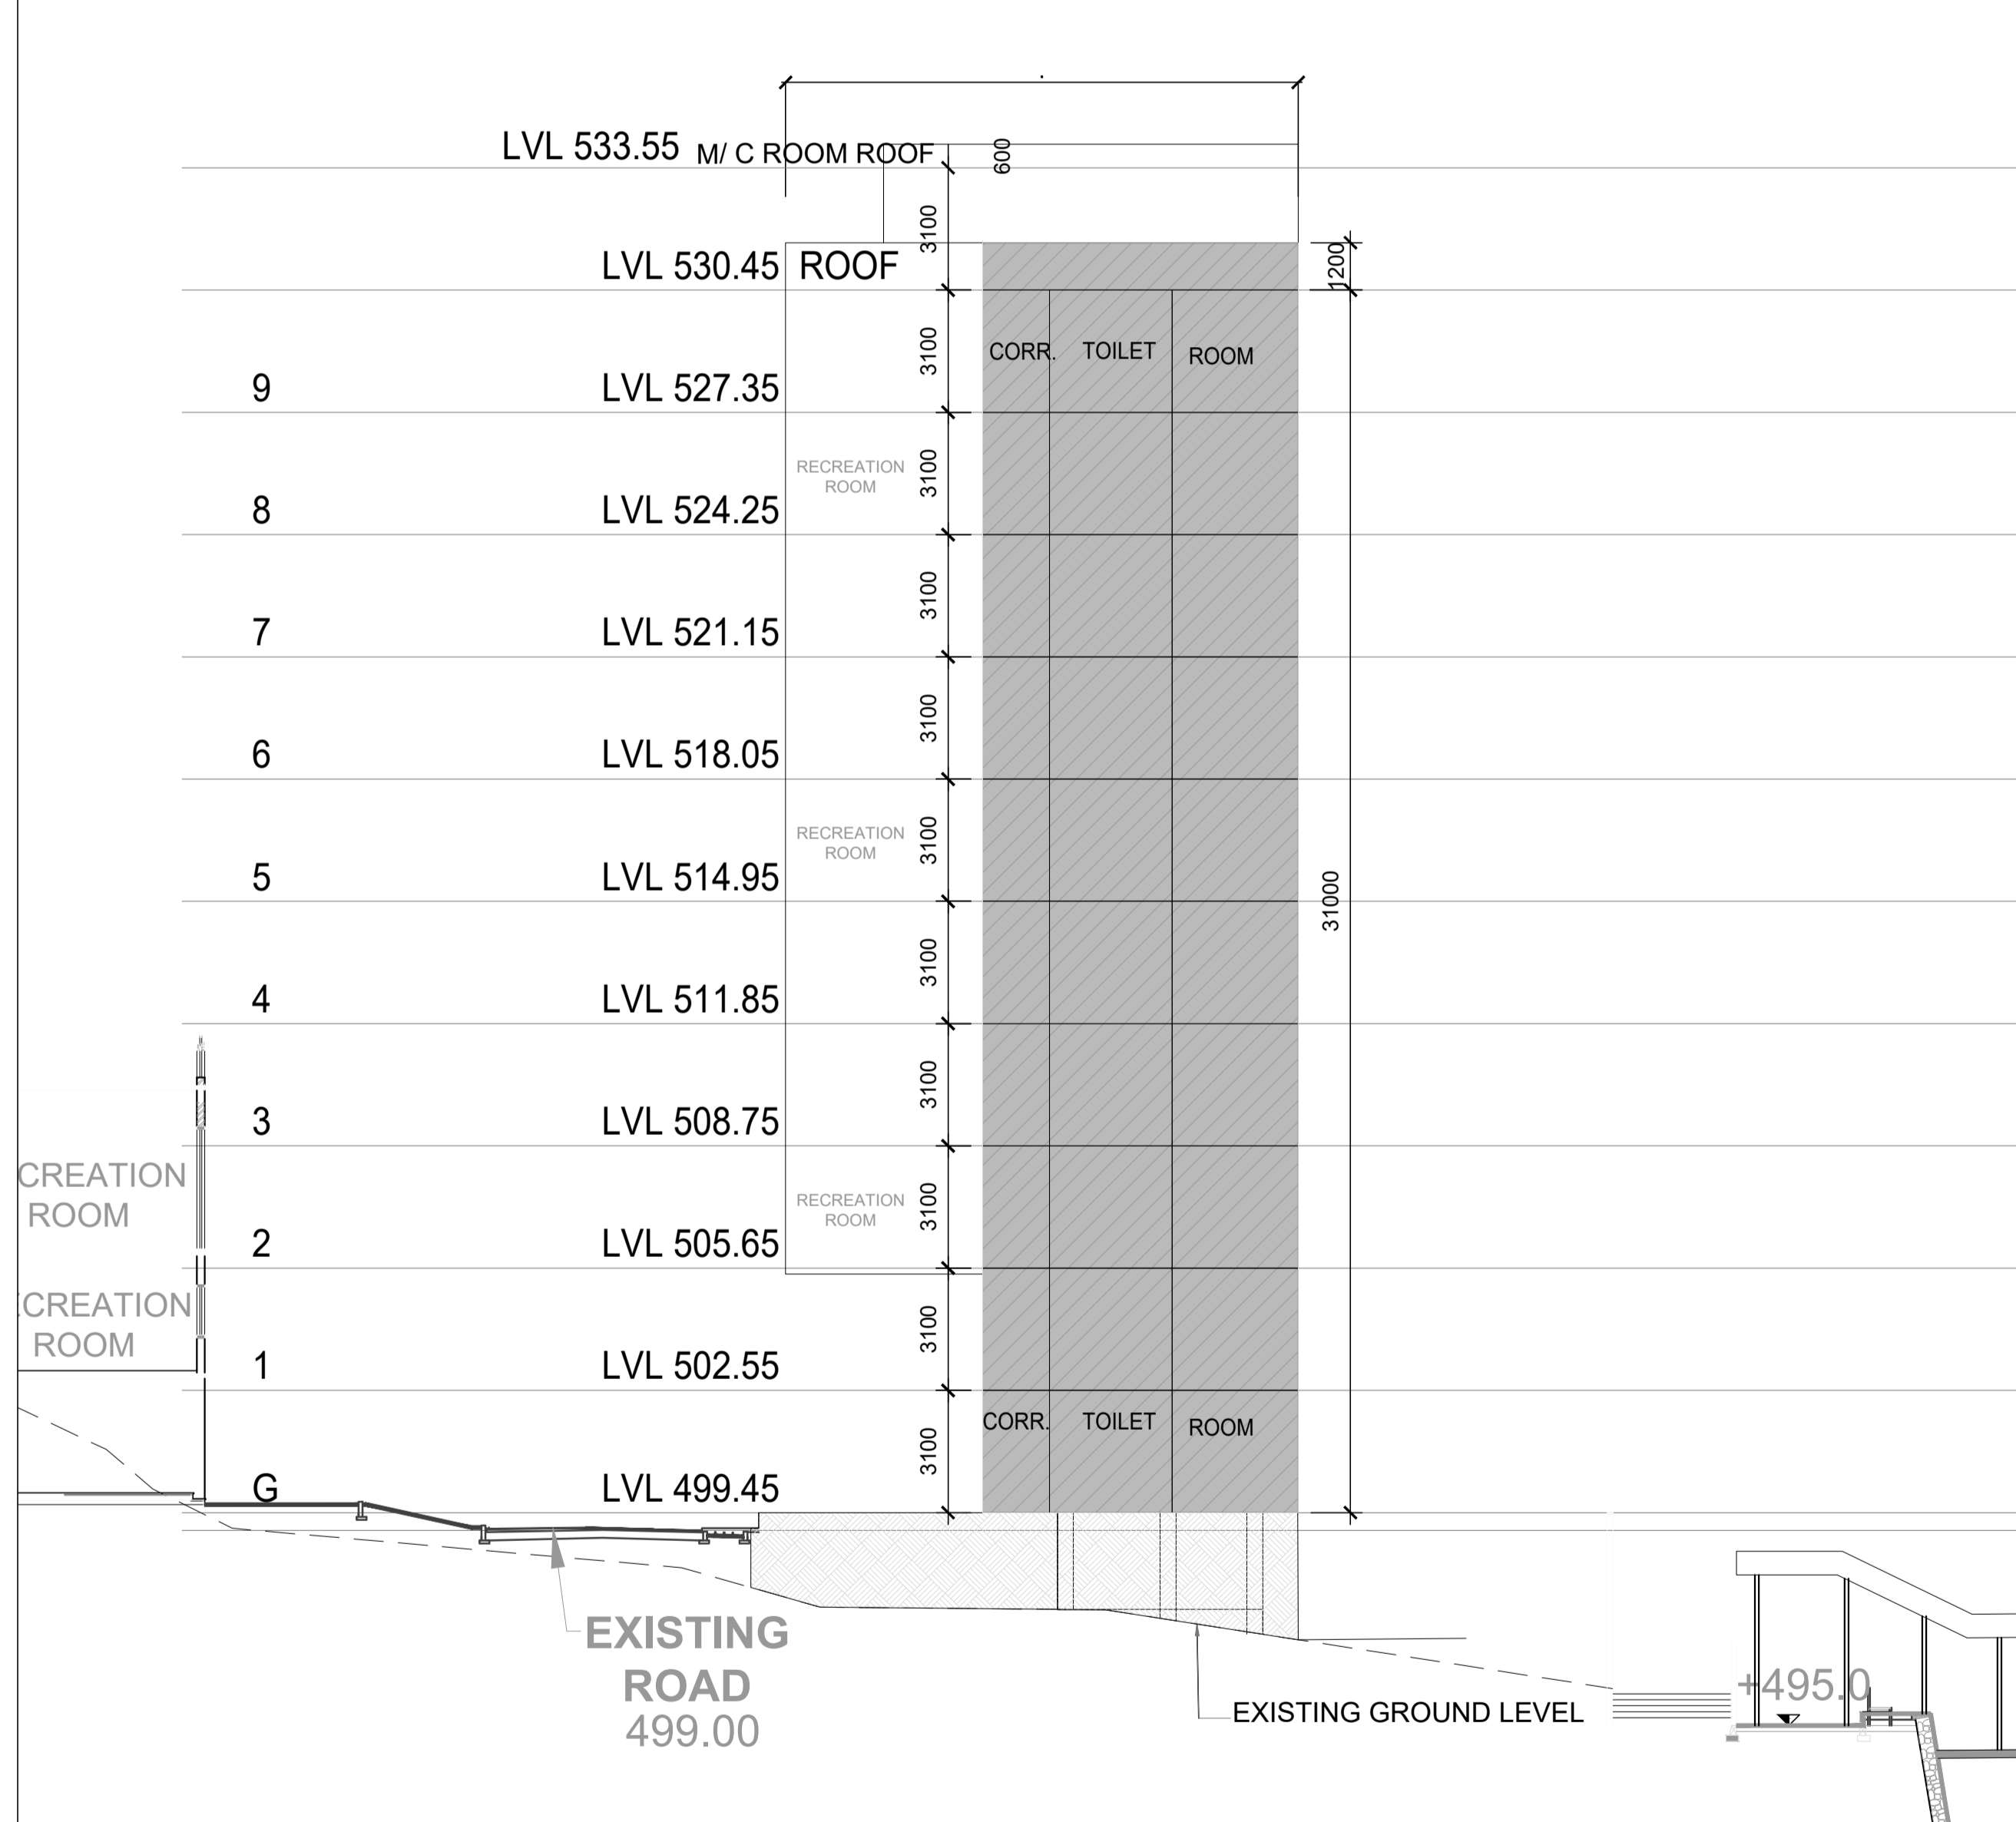

TYPICAL FLOOR PLAN

SECTION 1-1

TYPICAL ROOM (AREA=16 SQ.M WITH OUT WALL )

Floor Wise Area Statement of Proposed Deluxe Hostel (175 Bedded)

Floor	Floor Area (Sq.M.)	Occupancy (Room Area 16 Sqm.) Nos. of Room
Ground Floor	794.0	20
First Floor	794.0	20
Second Floor	855.0	20
Third Floor	855.0	20
Fourth Floor	855.0	20
Fifth Floor	855.0	20
Sixth Floor	855.0	20
Seventh Floor	496.0	10
Eighth Floor	496.0	10
Ninth Floor	496.0	10
<b>TOTAL</b>	<b>7351.0</b>	<b>170.0</b>

PURPOSE	FOR APPROVAL	ISSUED	23.02.26	MEERA EDWIN
SCALE	1:200 @ A2	ARCHITECTURAL DRAWING		
DEALT	S.C.P	PH-III HOSTEL COMPLEX 175 BED DELUXE HOSTEL		
CHECKED	T.C	TYPICAL FLOOR PLAN SECTION 1-1		
APPROVED	T.C	DRG. NO- 2009088/AR/CD/PH-III-DHB-02	Rev. R1	