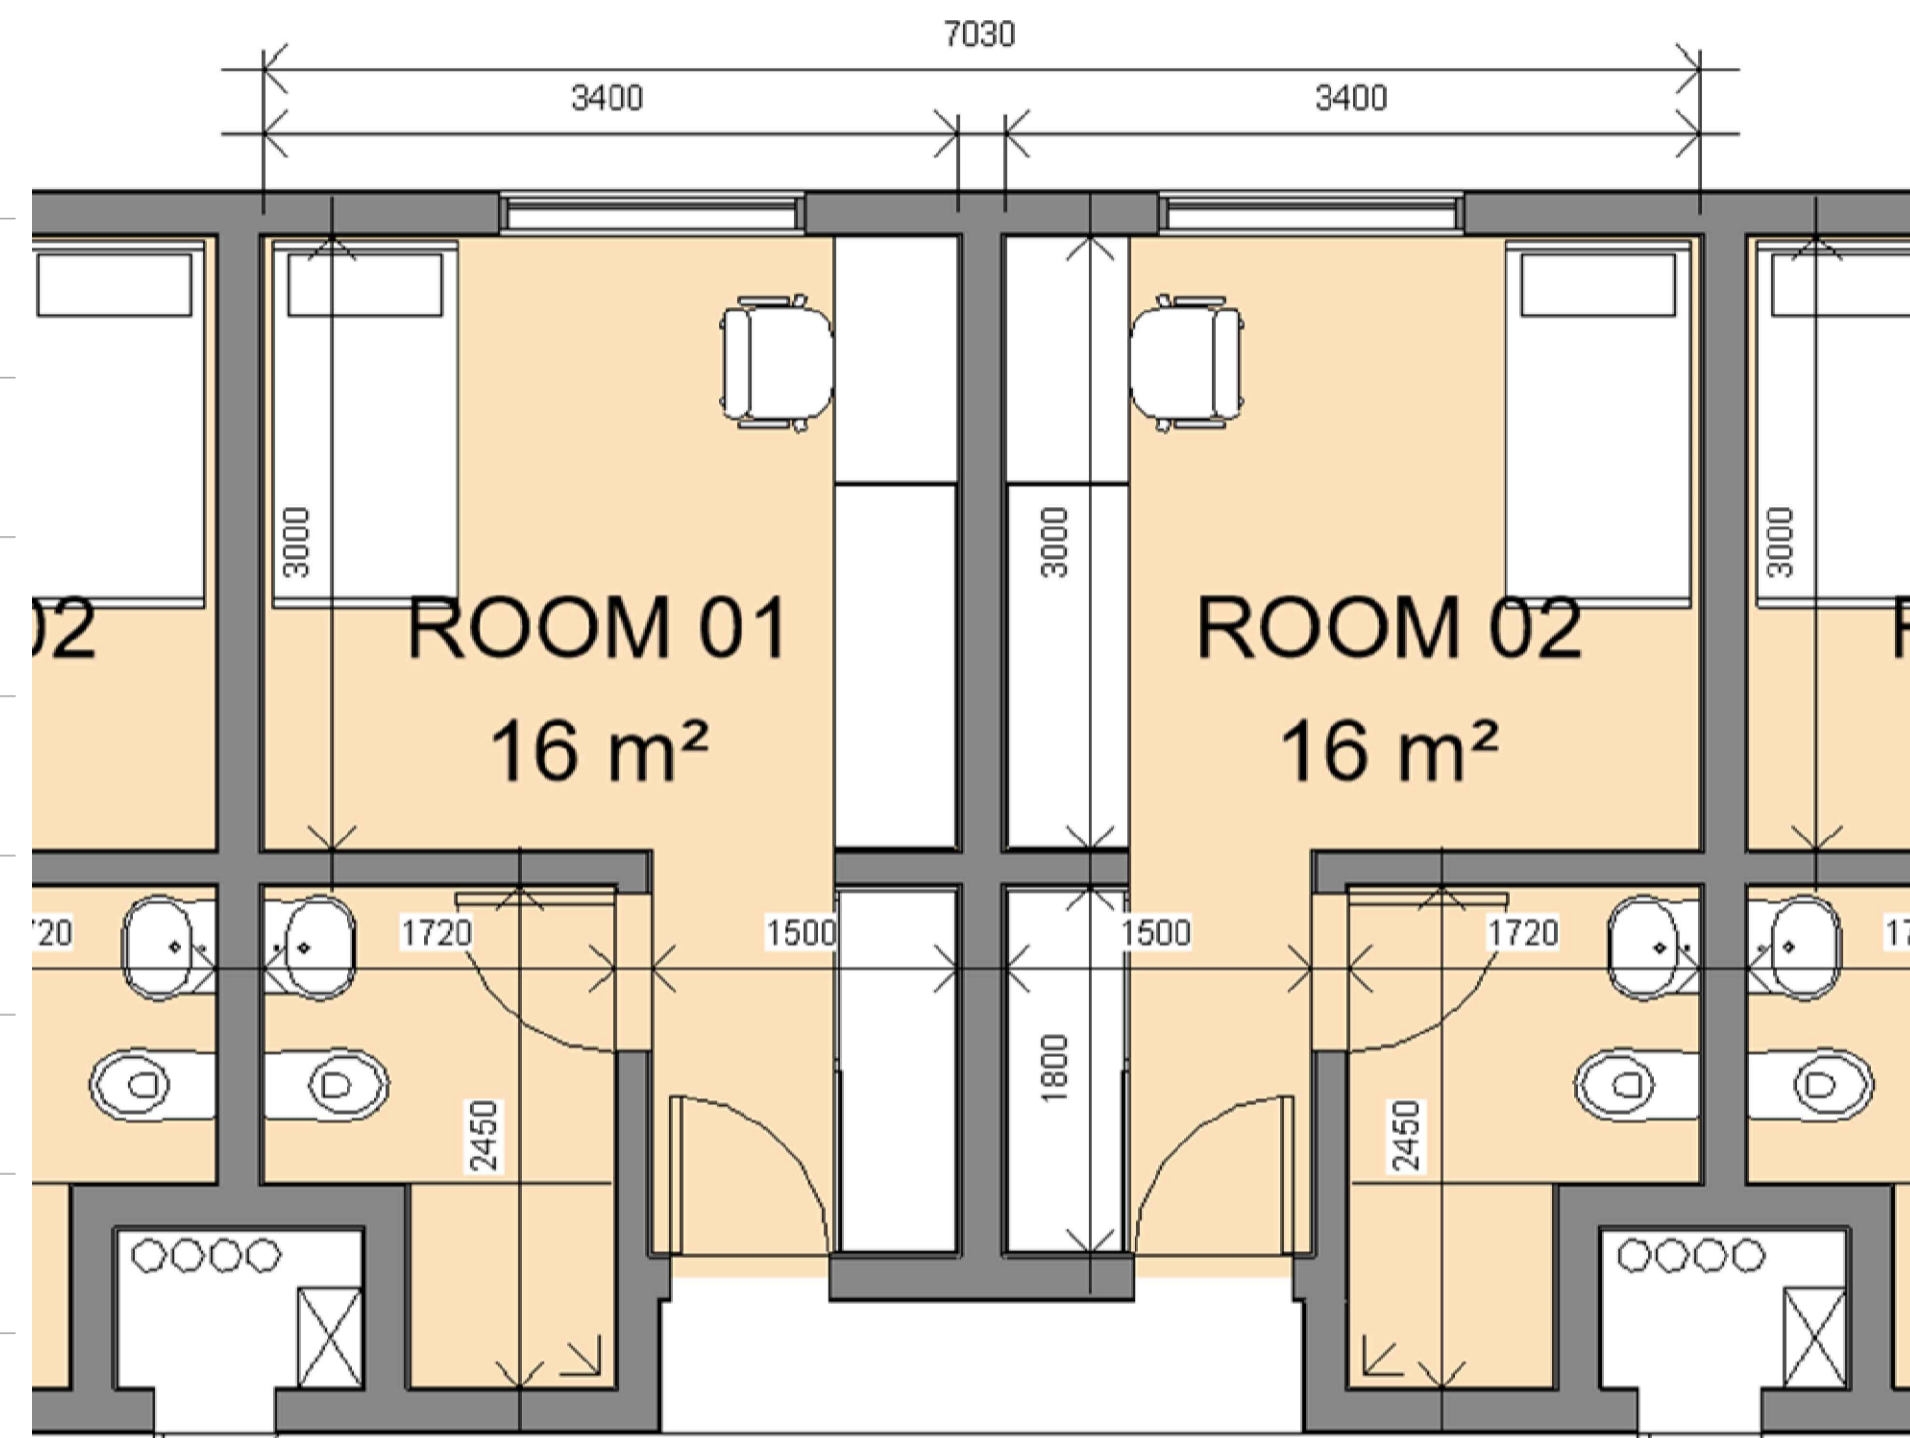

TYPICAL FLOOR PLAN

SECTION 1-1

TYPICAL ROOM (AREA=16 SQ.M WITH OUT WALL )

Floor Wise Area Statement of Proposed Deluxe Hostel (175 Bedded)

Floor	Floor Area (Sq.M.)	Occupancy (Room Area 16 Sqm.) Nos. of Room
Ground Floor	794.0	20
First Floor	794.0	20
Second Floor	855.0	20
Third Floor	855.0	20
Fourth Floor	855.0	20
Fifth Floor	855.0	20
Sixth Floor	855.0	20
Seventh Floor	496.0	10
Eighth Floor	496.0	10
Ninth Floor	496.0	10
<b>TOTAL</b>	<b>7351.0</b>	<b>170.0</b>

DEVIATION STATEMENT					
I) As per Agreement TOR			II) Revised as per IISER current requirement		
Type of Room	Area in Sq. M.	Reference	Type of Room	Area in Sq. M.	Reference
Single Bed	12 Sq. M. with 1.5 Sq. M. Balcony	Residential Complex Students Hostel with Common facilities (Total for 1000 MS 18750 students and 500 Research Scholars) MS: 750 Boys (3* 250) & 250 Girls Ph D: 250 Boys & 250 Girls	Single Bed	13 Sq. M.	[EXTERNAL] Re: Architectural consultancy for HEFA loan based constructions
Double Bed	18 Sq. M. with 1.5 Sq. M. Balcony	Double rooms (18 sq m) with balcony 1.5 square meter (3 sq meter actual divided by 2). Single room (12 sq m) with balcony 1.5 square meter (3 sq meter actual divided by 2). First three years 194 MS. Double occupancy, 4* year onwards, single rooms. Ph D students, single rooms.	Double Bed	18 Sq. M.	This Message is From an External Sender. This message and any files transmitted with it are from outside your organization. Completed authority has instructed to change the area of rooms as follows:
		MS HOSTELS: BOYS: 150 double rooms; 450 single rooms; GIRLS: 50 double rooms; 150 single rooms. PHD HOSTELS: BOYS: 250 single rooms. GIRLS: 250 single rooms.	International Hostel	16 Sq. M.	Dear Sir,
					(We will consider the above as carpet area of the rooms (without wall))